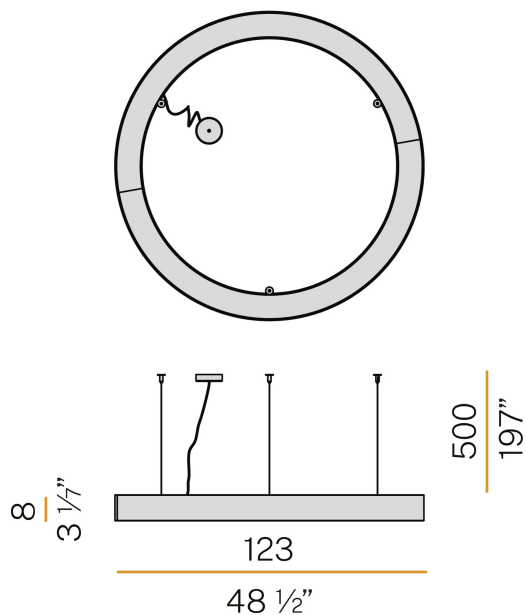

Technical drawing