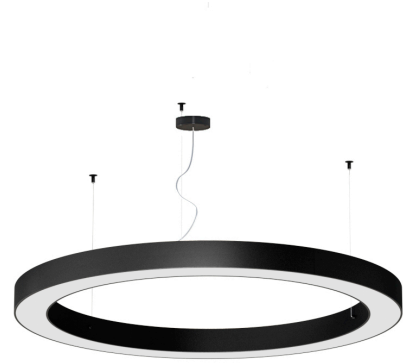

## Silver Ring

220-240V AC dimmable (DALI/Push DIM)

L08202.120.0402

### Data sheet

CODE	L08202.120.0402
SYSTEM POWER CONSUMPTION	75W
EFFICACY	69.77lm/W
LIGHT SOURCE	LED
LIGHT SOURCE LIFETIME	L80 (B20) 80.000h
COLOUR TEMPERATURE	3000K Ra>90
LIGHT DISTRIBUTION	diffused
POWER SUPPLY	220-240V AC
FREQUENCY	50/60Hz
ELECTRICAL CONFIGURATION	dimmable (DALI/Push DIM)
DRIVER	integrated included
NOMINAL LUMINOUS FLUX	10477lm
LUMEN OUTPUT	5233lm
EFFICIENCY	49.9%
WEIGHT	13,16 Kg
PROTECTION DEGREE	IP40
COLOUR TOLLERANCES	SDCM 3
GLOW WIRE TEST PERFORMANCE	850°
PACKING DIMENSIONS (CM)	136,0 x 18,0 x 136,0

Suspension lighting fixture for interiors, with direct light emission. Pickled sheet metal structure in polyacrylic paint. Aluminium dissipation plates. Pickled sheet metal covers in white, black or bronze polyacrylic paint, or with gold leaf coating. Diffuser in modelled polycarbonate with opaline finish. Suspension kit with griplocks and 5m (196,9") long steel cables. 5m (196,9") long power cable in transparent PVC. Power canopy with galvanized sheet metal ceiling bracket and pickled sheet metal covering in white, black or bronze polyacrylic paint, or with gold leaf coating.